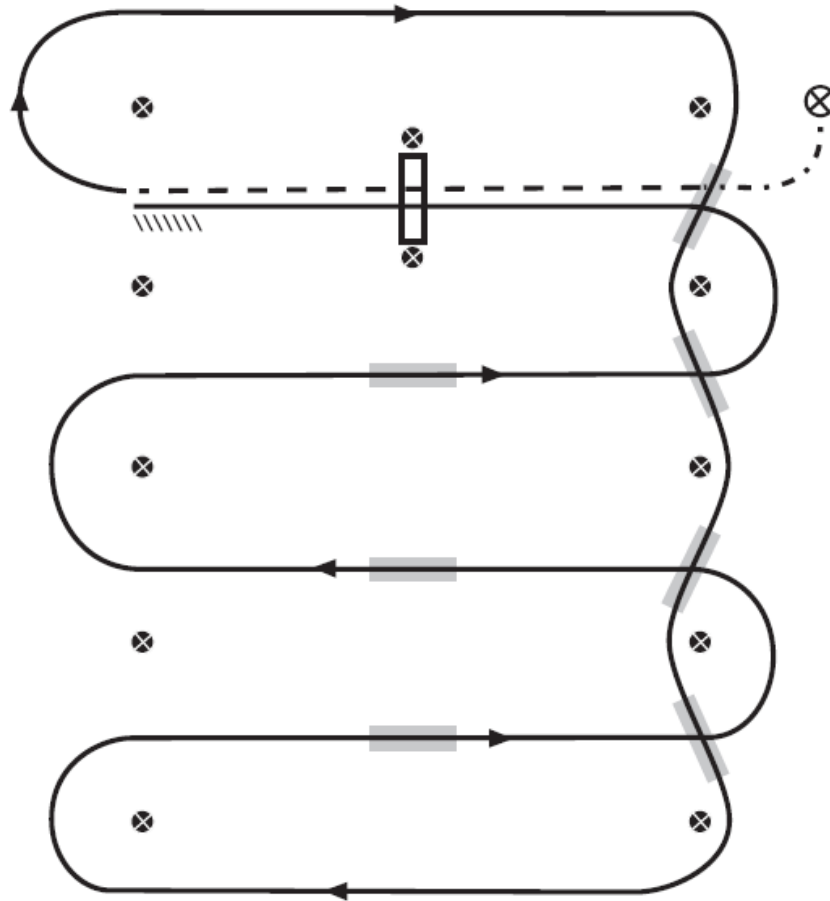

WESTERN RIDING PATTERN IV

⊗ START CONE WALK - · - · - · JOG - - - -
 LEAD CHANGING AREA [SHADE] LOPE —————

1. Walk, transition to jog, jog over log
2. Transition to the lope, on the right lead
3. First line change
4. Second line change
5. Third line change
6. Fourth line change
7. First crossing change
8. Second crossing change
9. Third crossing change
10. Lope over log
11. Lope, Stop & back